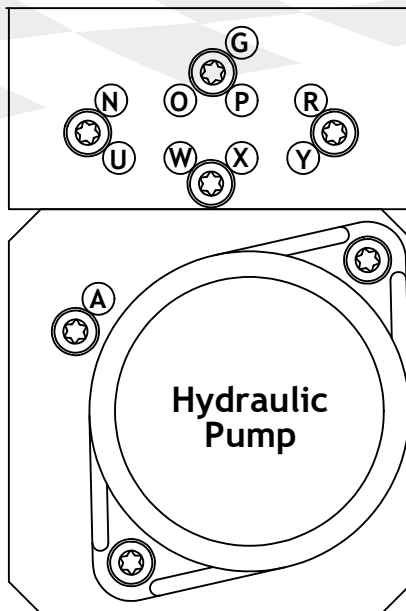

FRONT

**Left 5th Bow
Cylinder
#5363148**

**Left Main
Cylinder
#5363122**

**Right 5th Bow
Cylinder
#5363155**

**Right Main
Cylinder
#5363130**

- A #4856597
- G #4856589
- N #4856530
- O #4856514
- P #4856571
- R #4856555
- U #4856548
- W #4856522
- X #4856605
- Y #4856563

**Tonneau Cover
Cylinder
#5363156**

1998-2003 Saab 9-3 Convertible

Roof Hydraulic System Hose Connection Diagram