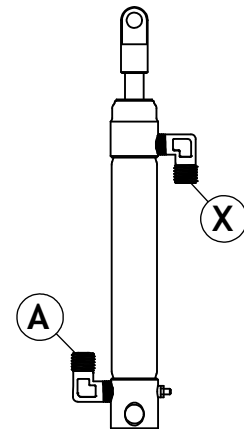

FRONT

**Left 5th Bow
Cylinder
#5363148**

**Left Main
Cylinder
#5363122**

**Right 5th Bow
Cylinder
#5363155**

**Right Main
Cylinder
#5363130**

- A #4856597
- G #4856589
- N #4856530
- O #4856514
- P #4856571
- R #4856555
- U #4856548
- W #4856522
- X #4856605
- Y #4856563

**Tonneau Cover
Cylinder
#5363156**

1998-2003 Saab 9-3 Convertible

Roof Hydraulic System Hose Connection Diagram