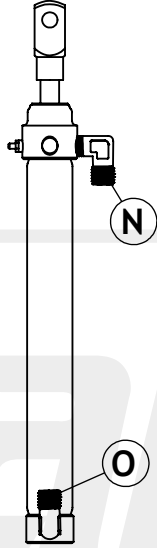

FRONT

**Left 5th Bow
Cylinder
#5363148**

**Left Main
Cylinder
#5363122**

**Right 5th Bow
Cylinder
#5363155**

**Right Main
Cylinder
#5363130**

- A #4856597
- G #4856589
- N #4856530
- O #4856514
- P #4856571
- R #4856555
- U #4856548
- W #4856522
- X #4856605
- Y #4856563

**Tonneau Cover
Cylinder
#5363156**

1998-2003 Saab 9-3 Convertible

Roof Hydraulic System Hose Connection Diagram