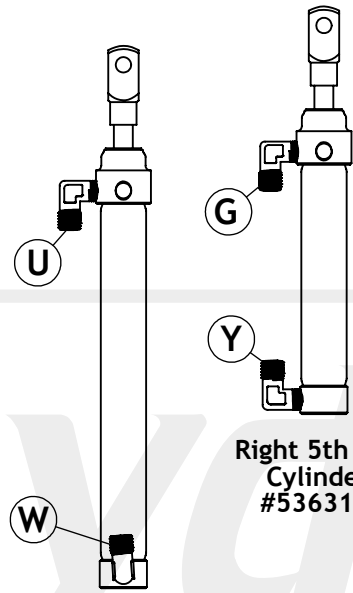

FRONT

**Left 5th Bow
Cylinder
#5363148**

**Left Main
Cylinder
#5363122**

**Right 5th Bow
Cylinder
#5363155**

**Right Main
Cylinder
#5363130**

- A #4856597
- G #4856589
- N #4856530
- O #4856514
- P #4856571
- R #4856555
- U #4856548
- W #4856522
- X #4856605
- Y #4856563

**Tonneau Cover
Cylinder
#5363156**

1998-2003 Saab 9-3 Convertible

Roof Hydraulic System Hose Connection Diagram