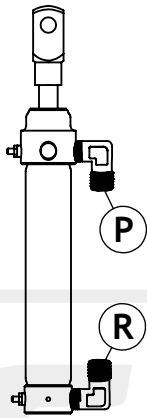

FRONT

**Left 5th Bow
Cylinder
#5363148**

**Left Main
Cylinder
#5363122**

**Right 5th Bow
Cylinder
#5363155**

**Right Main
Cylinder
#5363130**

- A #4856597
- G #4856589
- N #4856530
- O #4856514
- P #4856571
- R #4856555
- U #4856548
- W #4856522
- X #4856605
- Y #4856563

**Tonneau Cover
Cylinder
#5363156**

1998-2003 Saab 9-3 Convertible

Roof Hydraulic System Hose Connection Diagram