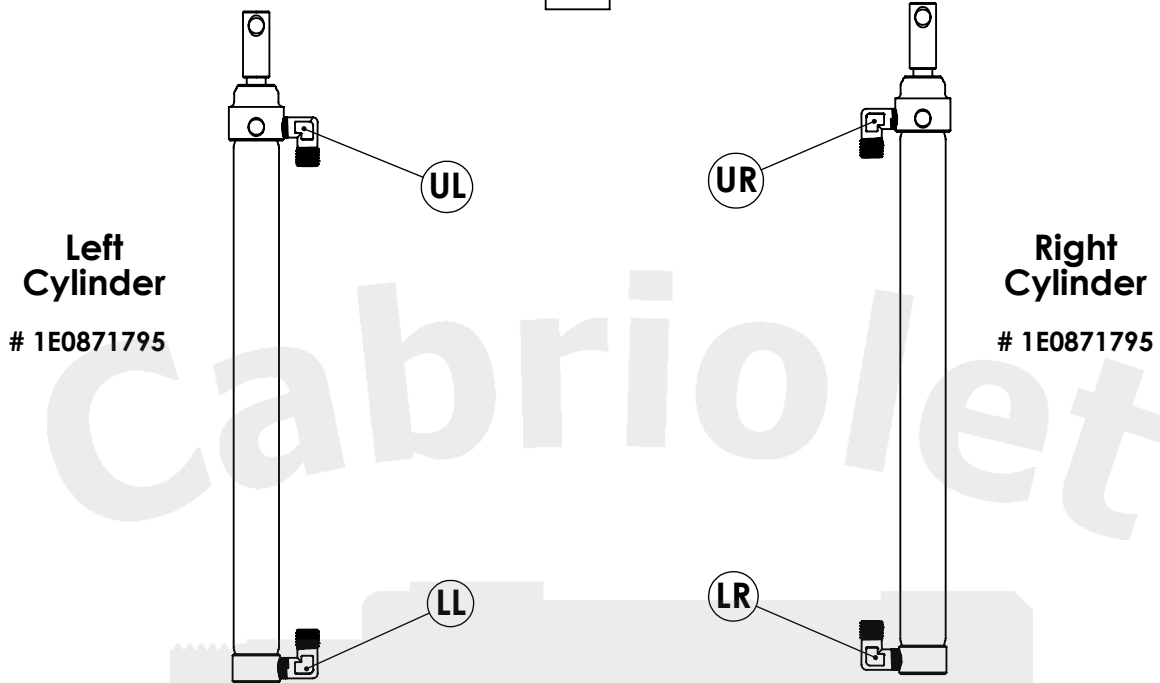

FRONT

UL & UR pump connections are interchangeable

LL & LR pump connections are interchangeable

- UL - Hose to upper left cylinder port
- LL - Hose to lower left cylinder port
- UR - Hose to upper right cylinder port
- LR - Hose to lower right cylinder port

UL & LL - VW P/N 1E0871793

UR & LR - VW P/N 1E0871794

Hydraulic Pump
1E0871791A

1995-2002 Volkswagen Cabrio

**Roof Hydraulic System Hose Connection
Diagram**