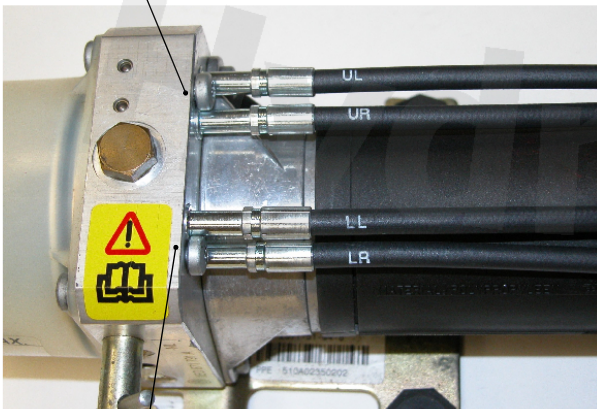

FRONT

UL & UR pump connections are interchangeable

LL & LR pump connections are interchangeable

- UL - Hose to upper left cylinder port
- LL - Hose to lower left cylinder port
- UR - Hose to upper right cylinder port
- LR - Hose to lower right cylinder port

UL & LL - VW P/N 1E0871793

UR & LR - VW P/N 1E0871794

Hydraulic Pump
1E0871791A

1995-2002 Volkswagen Cabrio

**Roof Hydraulic System Hose Connection
Diagram**