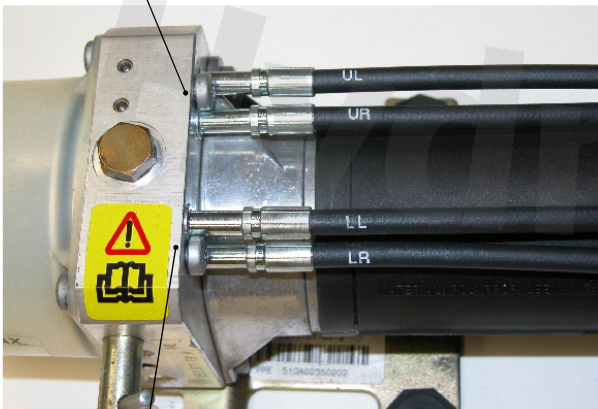

FRONT

UL & UR pump connections are interchangeable

LL & LR pump connections are interchangeable

- UL - Hose to upper left cylinder port
- LL - Hose to lower left cylinder port
- UR - Hose to upper right cylinder port
- LR - Hose to lower right cylinder port

UL & LL - VW P/N 1E0871793

UR & LR - VW P/N 1E0871794

Hydraulic Pump
1E0871791A

1995-2002 Volkswagen Cabrio

**Roof Hydraulic System Hose Connection
Diagram**