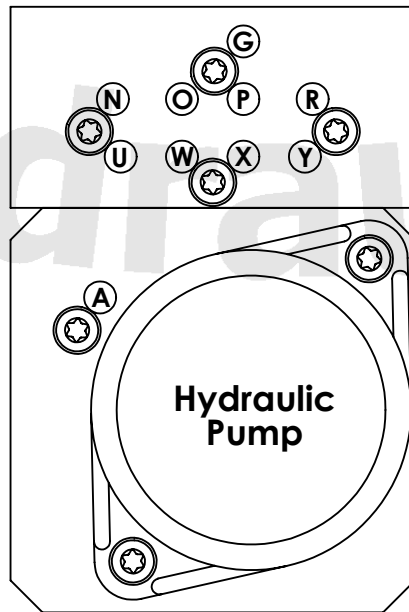

FRONT

- A - #4856597
- G - #4856589
- N - #4856530
- O - #4856514
- P - #4856571
- R - #4856555
- U - #4856548
- W - #4856522
- X - #4856605
- Y - #4856563

1999-2003 Saab 9-3 Convertible

Roof Hydraulic System Hose Connection Diagram