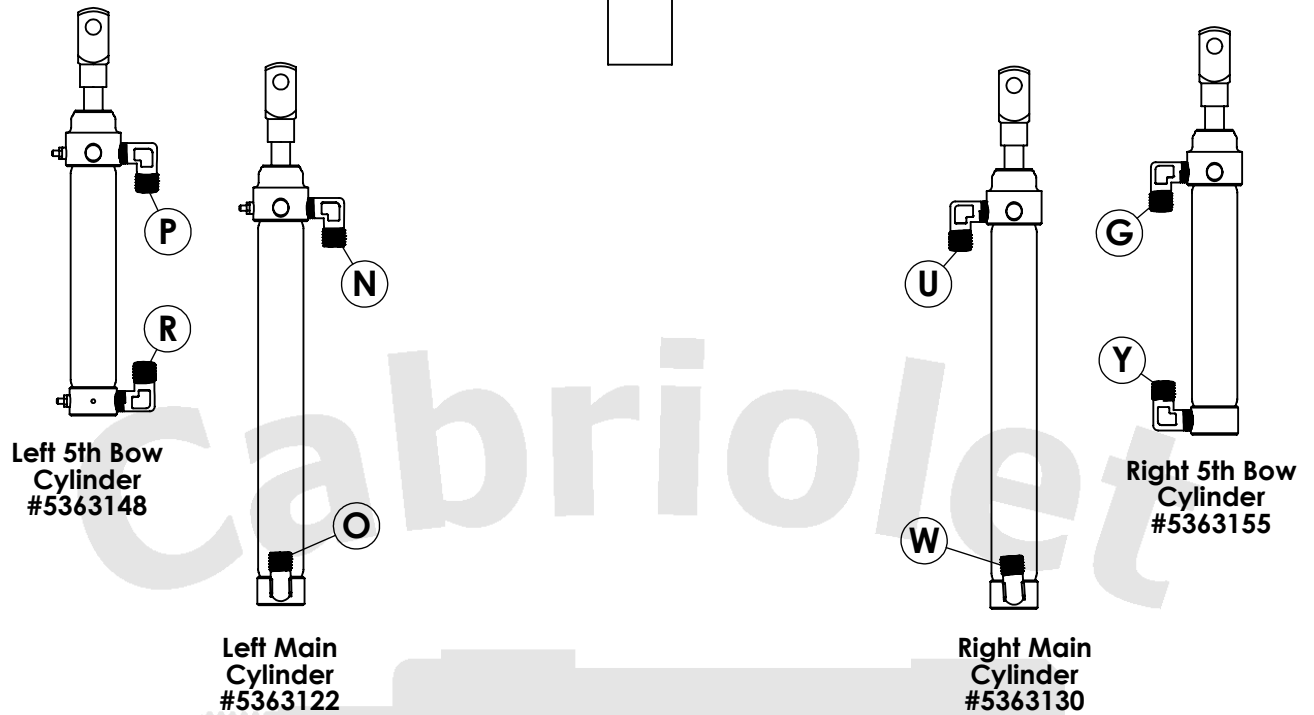

FRONT

- A - #4856597
- G - #4856589
- N - #4856530
- O - #4856514
- P - #4856571
- R - #4856555
- U - #4856548
- W - #4856522
- X - #4856605
- Y - #4856563

1999-2003 Saab 9-3 Convertible

Roof Hydraulic System Hose Connection Diagram