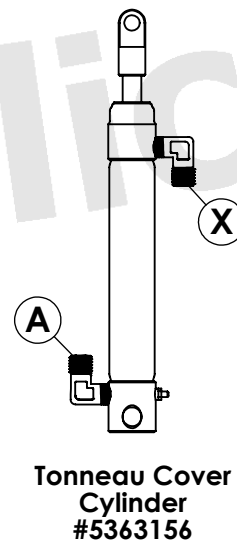

FRONT

- A - #4856597
- G - #4856589
- N - #4856530
- O - #4856514
- P - #4856571
- R - #4856555
- U - #4856548
- W - #4856522
- X - #4856605
- Y - #4856563

1999-2003 Saab 9-3 Convertible

Roof Hydraulic System Hose Connection Diagram