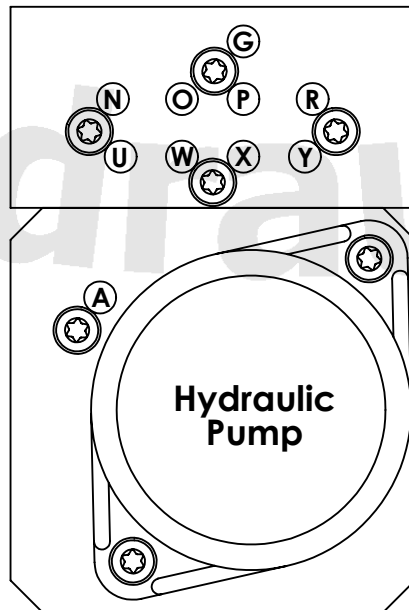

FRONT

- A - #4856597
- G - #4856589
- N - #4856530
- O - #4856514
- P - #4856571
- R - #4856555
- U - #4856548
- W - #4856522
- X - #4856605
- Y - #4856563

1999-2003 Saab 9-3 Convertible

Roof Hydraulic System Hose Connection Diagram