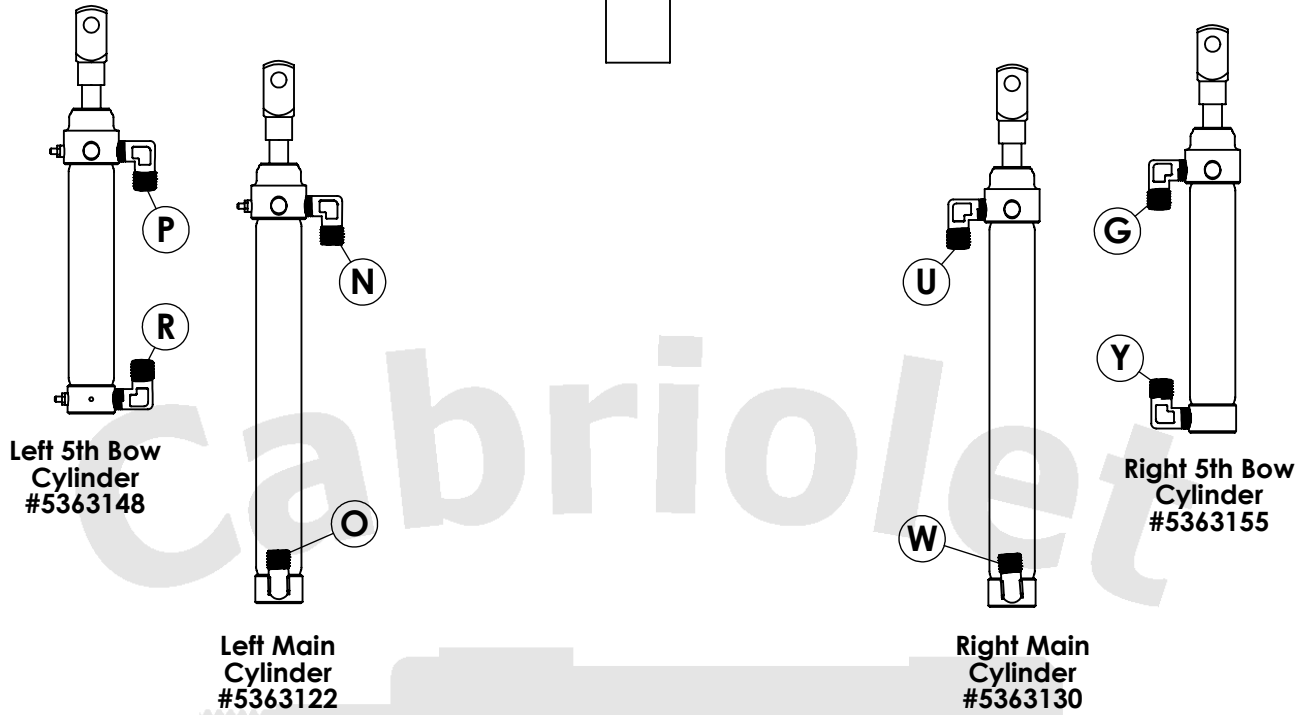

FRONT

- A - #4856597
- G - #4856589
- N - #4856530
- O - #4856514
- P - #4856571
- R - #4856555
- U - #4856548
- W - #4856522
- X - #4856605
- Y - #4856563

1999-2003 Saab 9-3 Convertible

Roof Hydraulic System Hose Connection Diagram